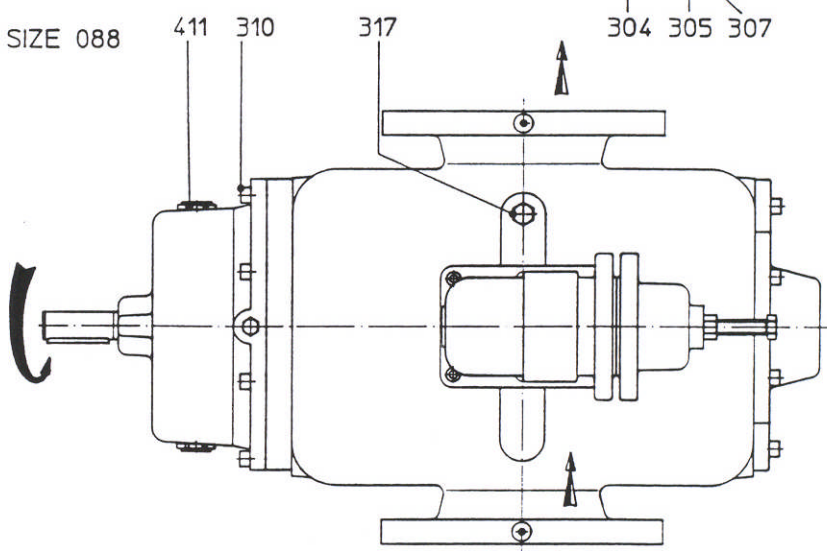

ONLY SIZE 088

Part No. Description

- 101 Short screw shaft
- 102 Long screw shaft
- 103 Single row ball bearing
- 104 Support ring
- 105 Double row ball bearing
- 108 Gear wheel
- 110 Nut
- 124 Distance bush
- 130 Shim 0,1 mm
- 131 Shim 0,05 mm
- 132 Key
- 133 Key
- 304 Cover
- 305 Socket screw
- 307 Gasket
- 309 Socket screw
- 310 Socket screw
- 317 Filler cap

Part No. Description

- 318 Joint washer
- 320 Gasket
- 342 Drain plug
- 343 Joint washer
- 350 Pump casing
- 352 Cylinder liner
- 373 Socket screw
- 401 Cover
- 406 Gearbox
- 407 Cover
- 411 Oil-level indicator
- 439 Gasket
- 440 Gasket
- 443 Drain plug
- 444 Breather
- 471 Tapbolt
- 479 Joint washer
- 480 Anti-rotation pin for 702

Part No. Description

- 494 Seal cover
- 702 Mechanical seal
- 703 O-ring
- 704 Lipseal
- 721 Lipseal
- 725 Bush
- 726 Bush